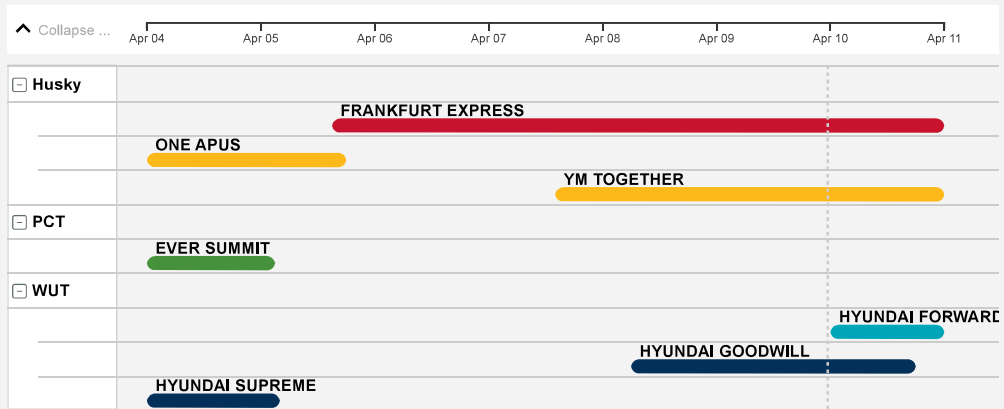

## Current Week

Service ● ANP ● FP2 ● PN1 ● PN3 ● WC4/TP5

## Next Week

Service ● ANP ● FP2 ● PN1 ● PN3 ● WC4/TP5

## Week 3

Service ● ANP ● FP2 ● PN1 ● PN3 ● WC4/TP5

## Week 3

Service: CLX (cyan), CPNW (orange), CPV (light blue), EB Service (green), Oceania (grey), PNS (dark blue)