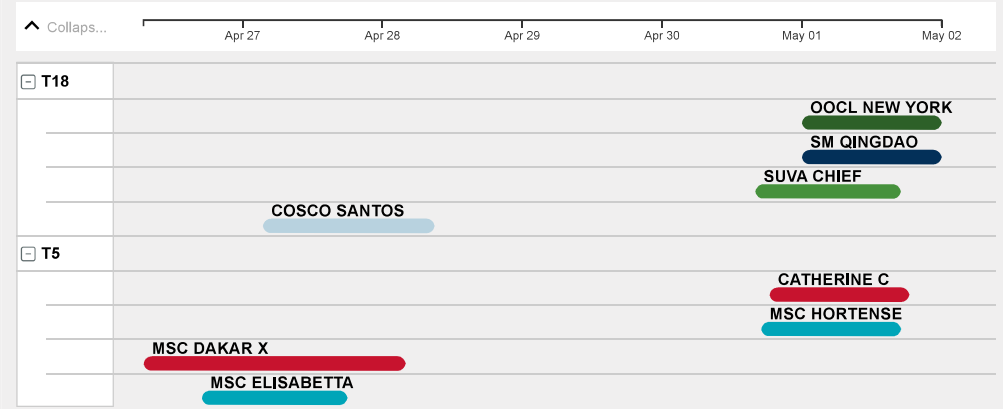

## Current Week

Service: Chinook (red), CLX (cyan), CPNW (orange), Oceania (grey), PNS (dark blue), PNW1 (green), Sun Chief Express (yellow)

## Week 3

Service: CLX (cyan), CPNW (orange), CPV (light blue), EB Service (green), Oceania (grey), PNS (dark blue)

## Next Week

Service: Chinook (red), CLX (cyan), CPNW (orange), EB Service (green), PNS (dark blue), PNW1 (green)

## Week 4

Service: Chinook (red), CLX (cyan), CPV (light blue), EB Service (green), PNS (dark blue), PNW1 (green)