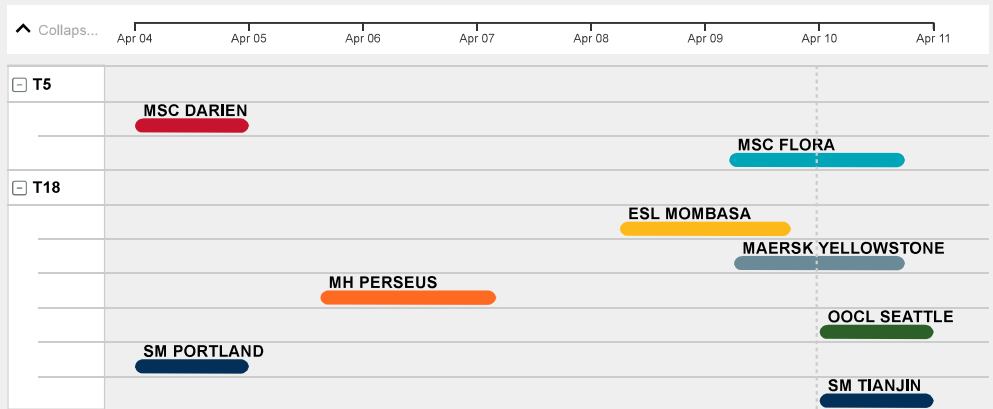

## Next Week

Service ● ANP ● FP2 ● PN1 ● PN3 ● WC4/TP5

## Week 3

Service ● ANP ● FP2 ● PN1 ● PN3 ● WC4/TP5

## Week 4

Service ● ANP ● FP2 ● PN1 ● PN3 ● WC4/TP5

## Current Week

Service: Chinook (red), CLX (cyan), CPNW (orange), Oceania (grey), PNS (dark blue), PNW1 (green), Sun Chief Express (yellow)