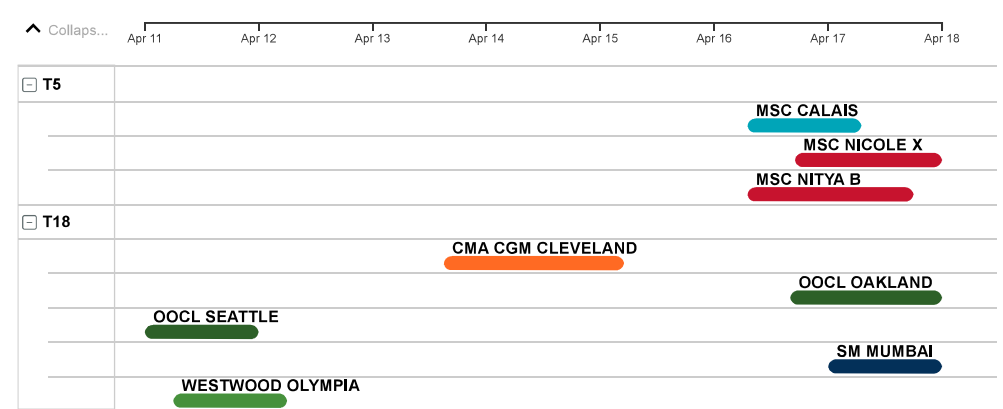

## Week 4

Service ● ANP ● FP2 ● PN1 ● PN3 ● WC4/TP5

## Current Week

Service: Chinook (red), CLX (cyan), CPNW (orange), Oceania (grey), PNS (dark blue), PNW1 (green), Sun Chief Express (yellow)

## Week 3

Service: CLX (cyan), CPNW (orange), CPV (light blue), EB Service (green), Oceania (grey), PNS (dark blue)

## Next Week

Service: Chinook (red), CLX (cyan), CPNW (orange), EB Service (green), PNS (dark blue), PNW1 (green)