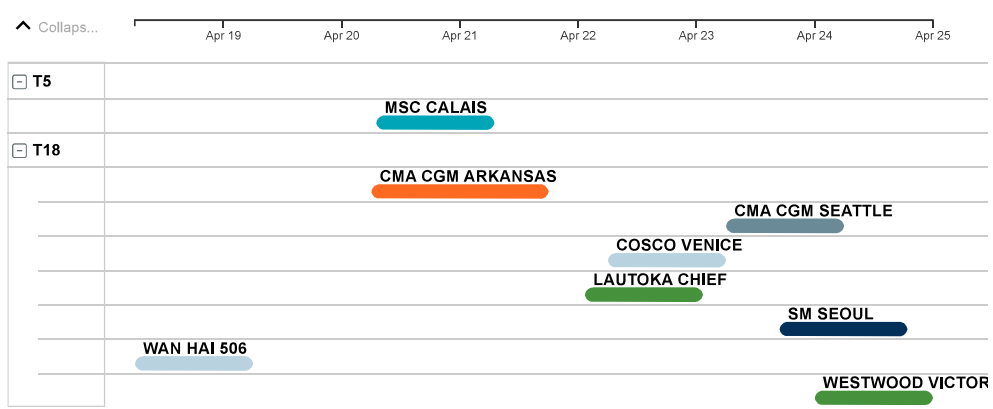

## Week 3

Service ● ANP ● FP2 ● PN1 ● PN3 ● WC4/TP5

## Week 4

Service ● ANP ● FP2 ● PN1 ● PN3 ● WC4/TP5

## Current Week

Service: Chinook (red), CLX (cyan), CPNW (orange), Oceania (grey), PNS (dark blue), PNW1 (green), Sun Chief Express (yellow)

## Week 3

Service: CLX (cyan), CPNW (orange), CPV (light blue), EB Service (green), Oceania (grey), PNS (dark blue)